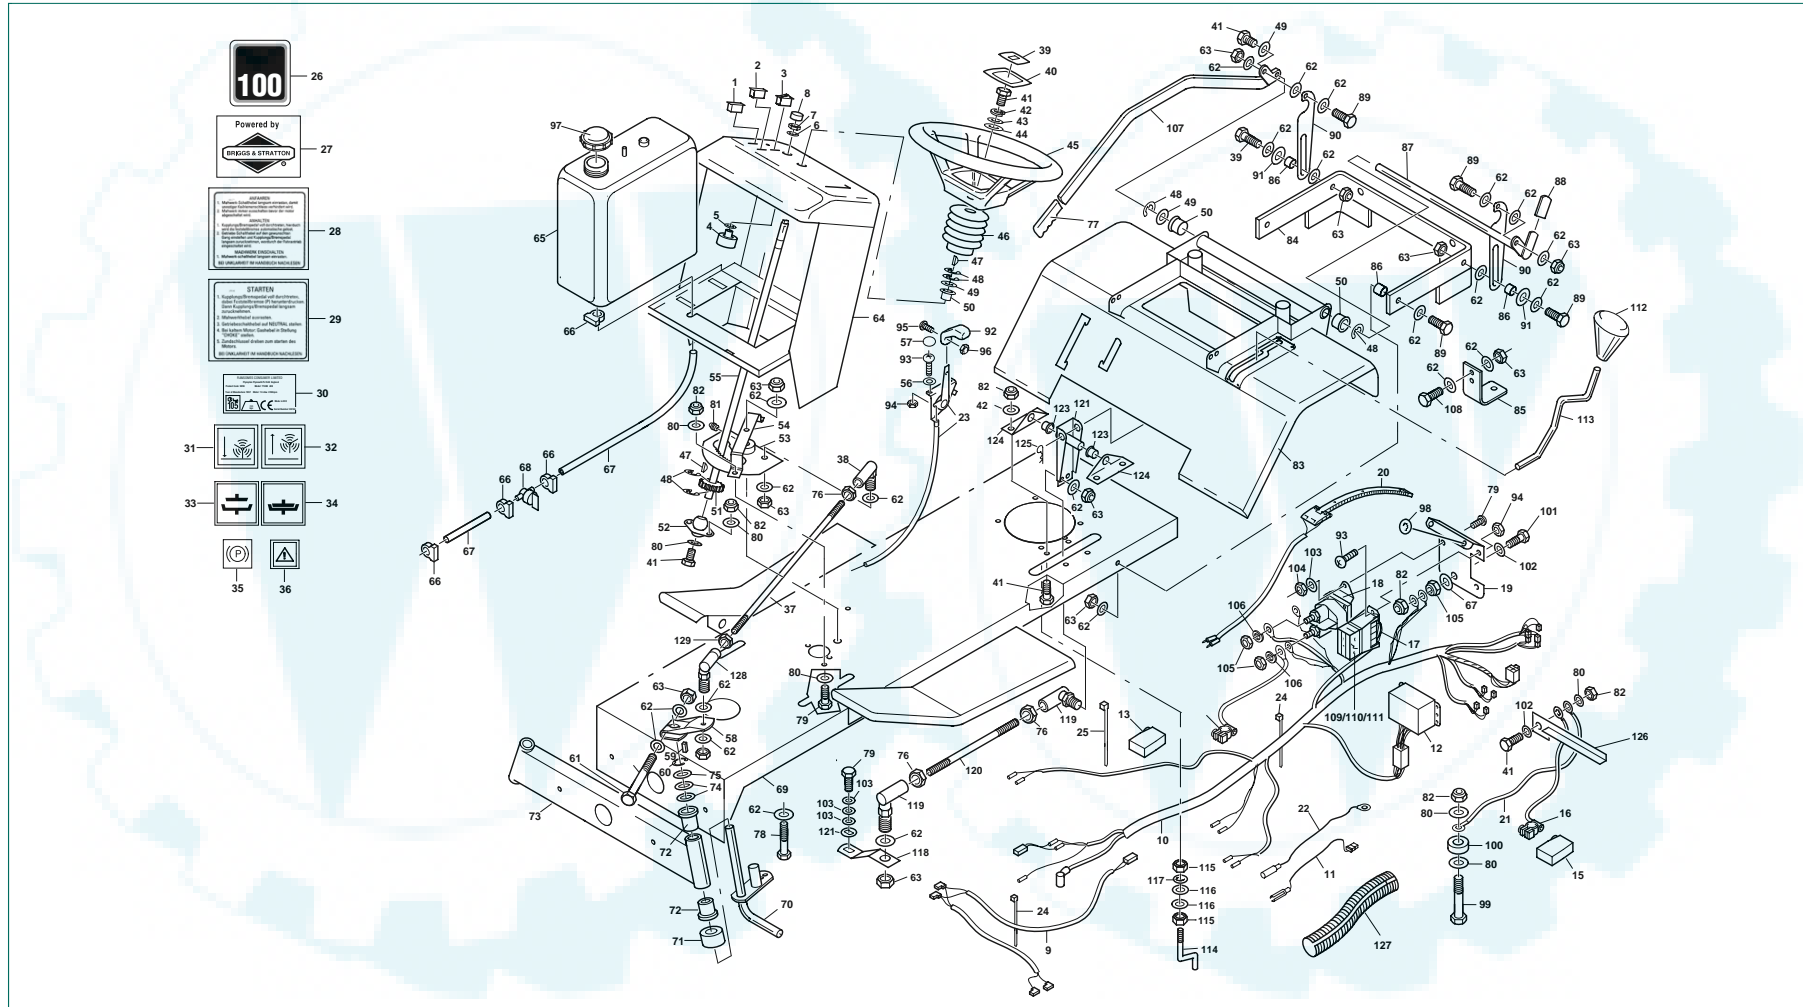

Westwood

Steering, Gear Change and Electrical Controls

THE BEST OF BRITISH ENGINEERING